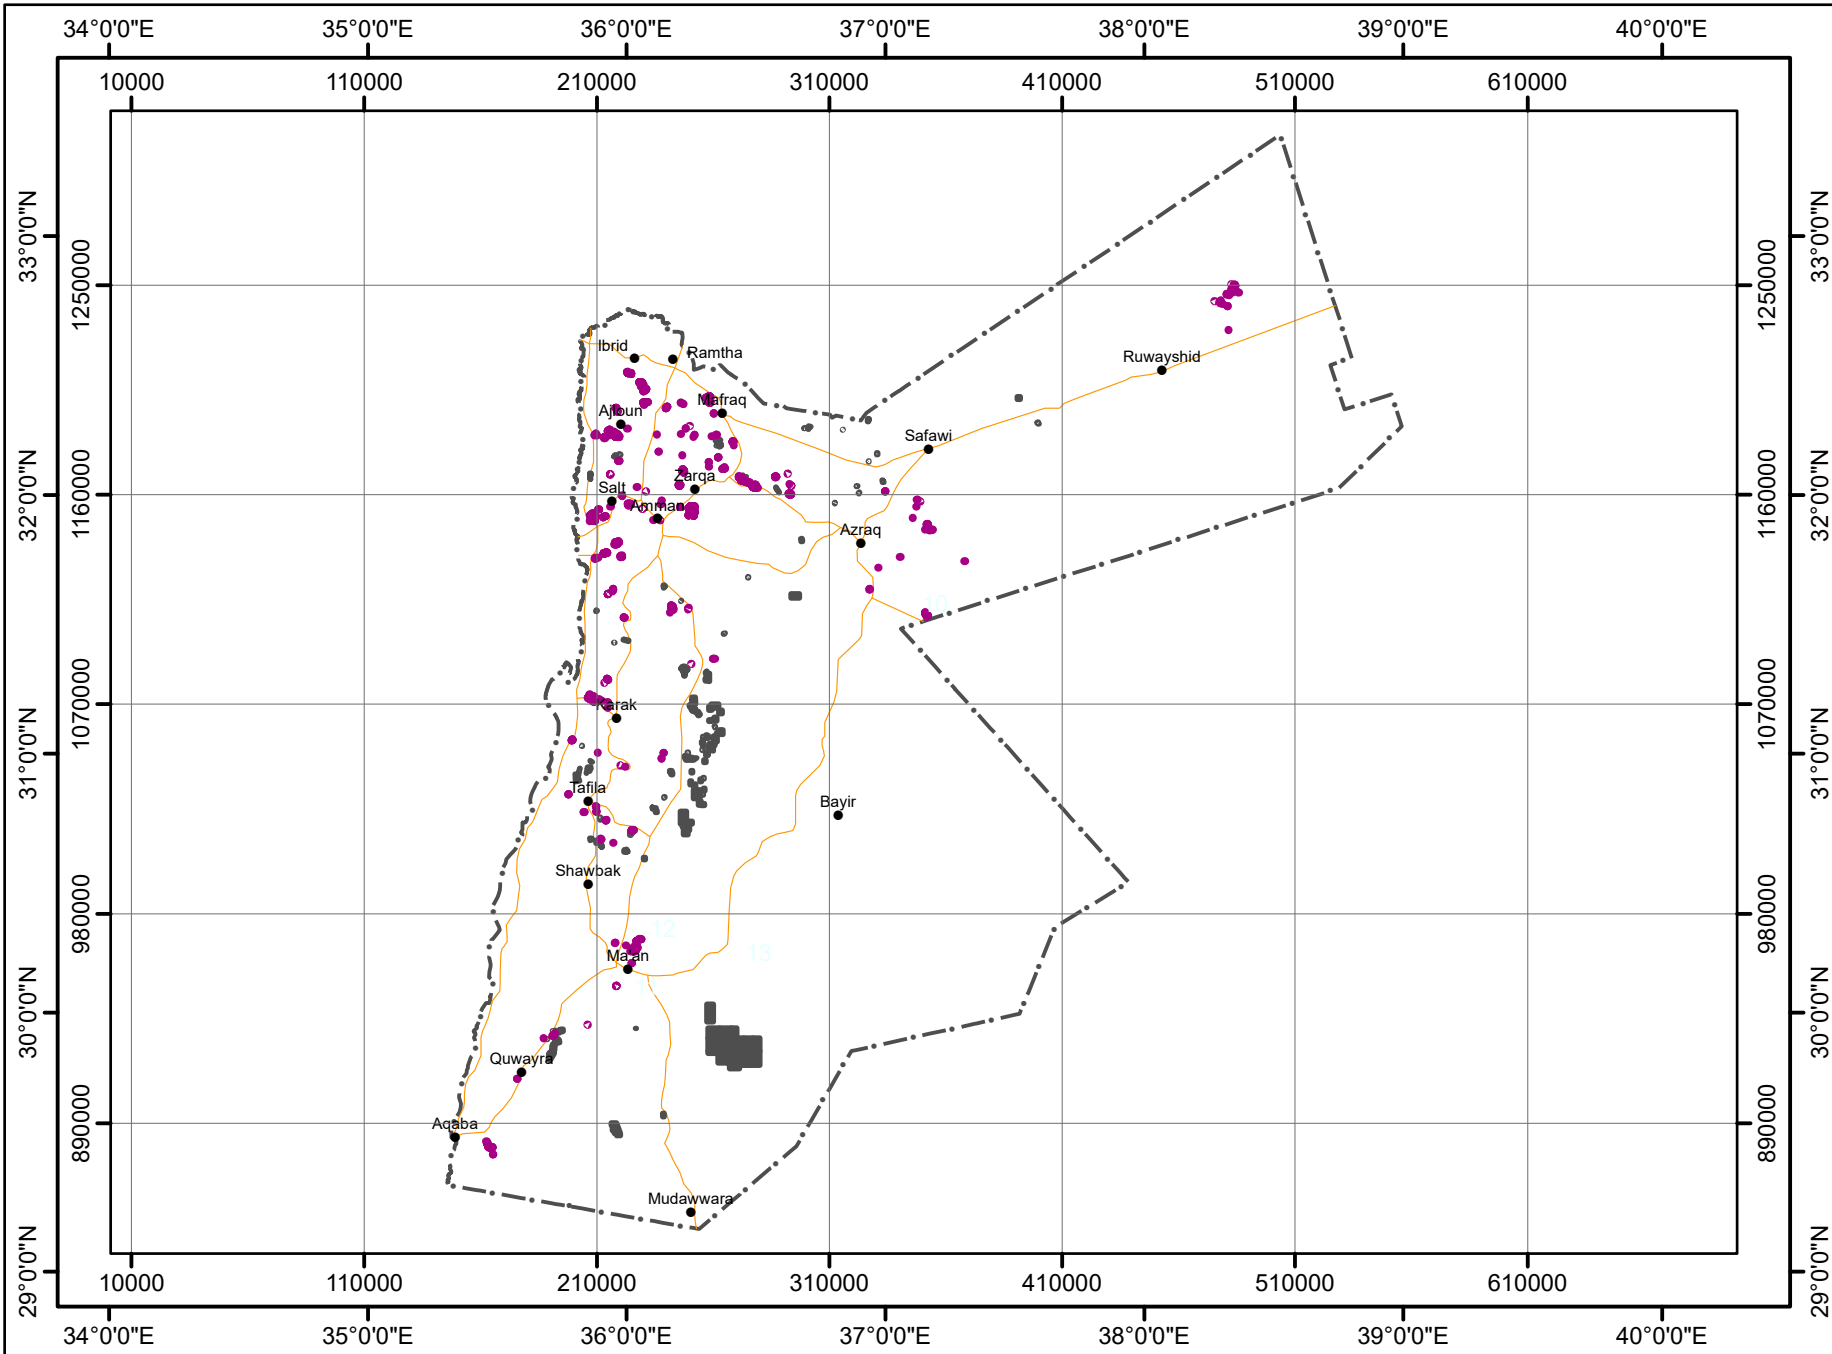

# Location of Mines and Quarries in Jordan

## Legend

- Main City
- Quarries
- Mines
- Main Road
- - - Jordan Border

Scale 1:3,250,000

Inside Coordinate System: Palestine Belt  
Outside Coordinate System: WGS 1984

Date: Sep 2020

Energy and Minerals Regulatory Commission  
National Information System Directorate  
Geographic Information System Dpt.  
Done By: Geo. Samer Al-Jurf